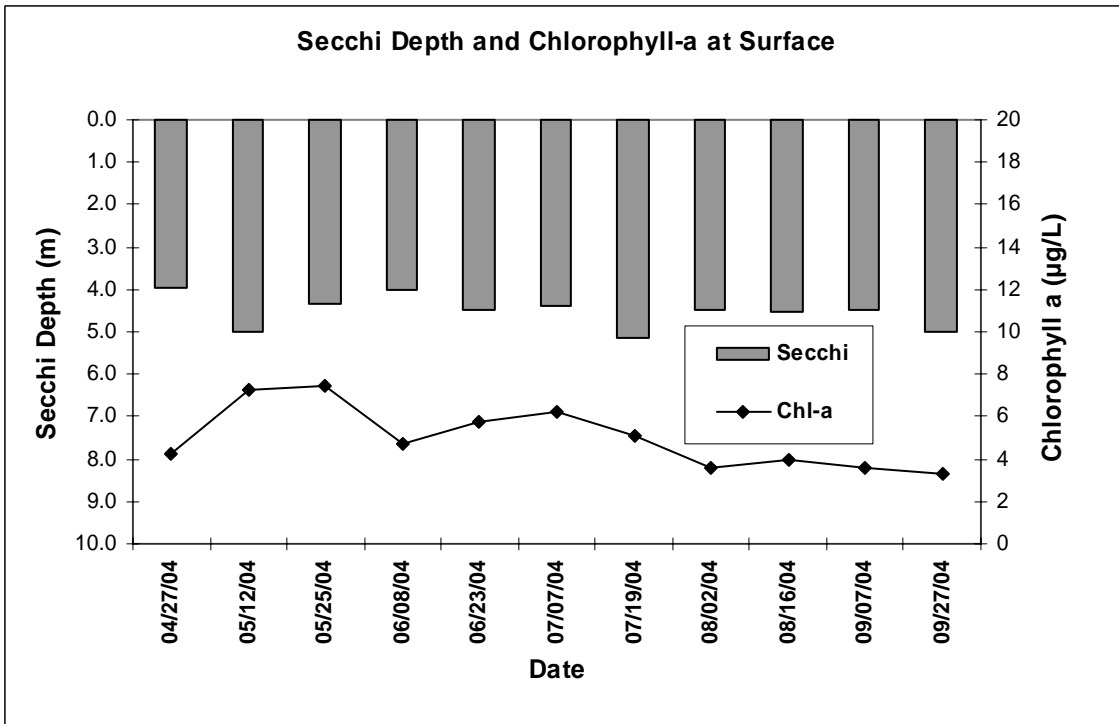

Historic Lake Monitoring Data

Lake Independence

Historic Lake Monitoring Data

Little Long Lake

Historic Lake Monitoring Data

Lake Sarah

Historic Lake Monitoring Data

Spurzem Lake