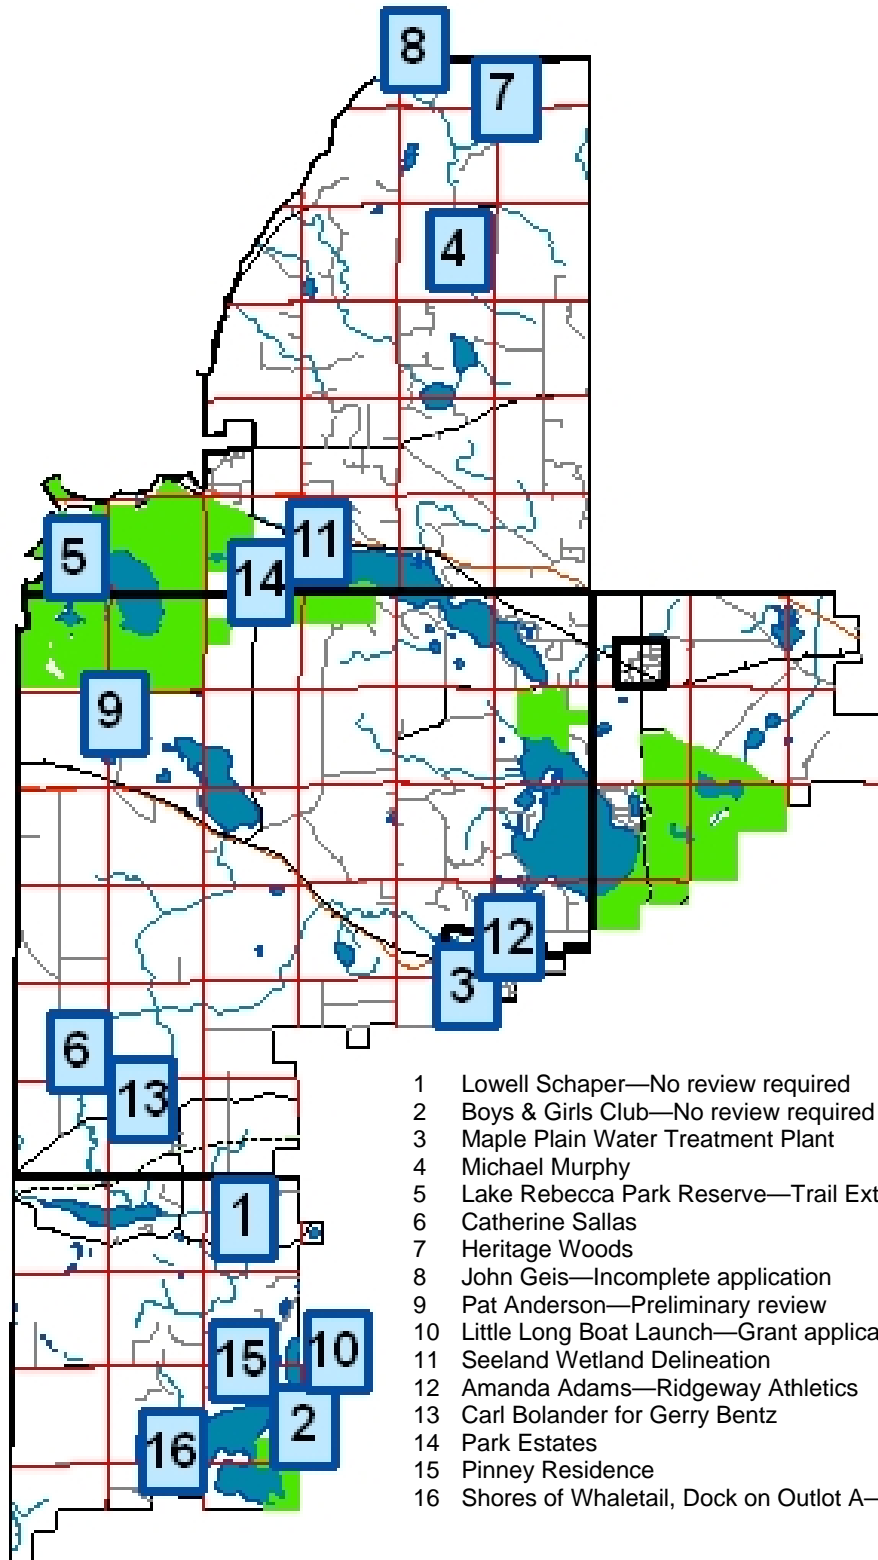

2007 Project Review Location Map

2007 Project Reviews

Project No.	Project Name	City	Reviewed for						No Review
			Erosion Control	Stormwater	Floodplain	Wet Ponds	WCA		
2007-01	Lowell Schaper	Minnetrista						X	
2007-02	Boys & Girls Club	Minnetrista						X	
2007-03	Maple Plain Water Treatment Plant	Maple Plain	X	X					
2007-04	Michael Murphy Water Appropriation	Greenfield							
2007-05	Lake Rebecca Park Reserve-Paved Trail Extension	Greenfield	X	X					
2007-06	Catherine Sallas	Independence	X		X				
2007-07	Heritage Woods	Greenfield	X	X	X			X	
2007-08	John Geis	Greenfield	Incomplete Application						
2007-09	Pat Anderson	Independence	Preliminary Review						
2007-10	Little Long Lake Boat Launch	Minnetrista	Grant Application						
2007-11	Seeland Property Wetland Delineation	Greenfield					X		
2007-12	Amanda Adams - Ridgway Athletics	Maple Plain	X	X			X		
2007-13	Carl Bolander for Gerry Bentz	Independence	X						
2007-14	Park Estates	Greenfield	X	X	X		X		
2007-15	Pinney Residence	Minnetrista	X						
2007-16	Shores of Whaletail - Dock on Outlot A	Minnetrista						X	