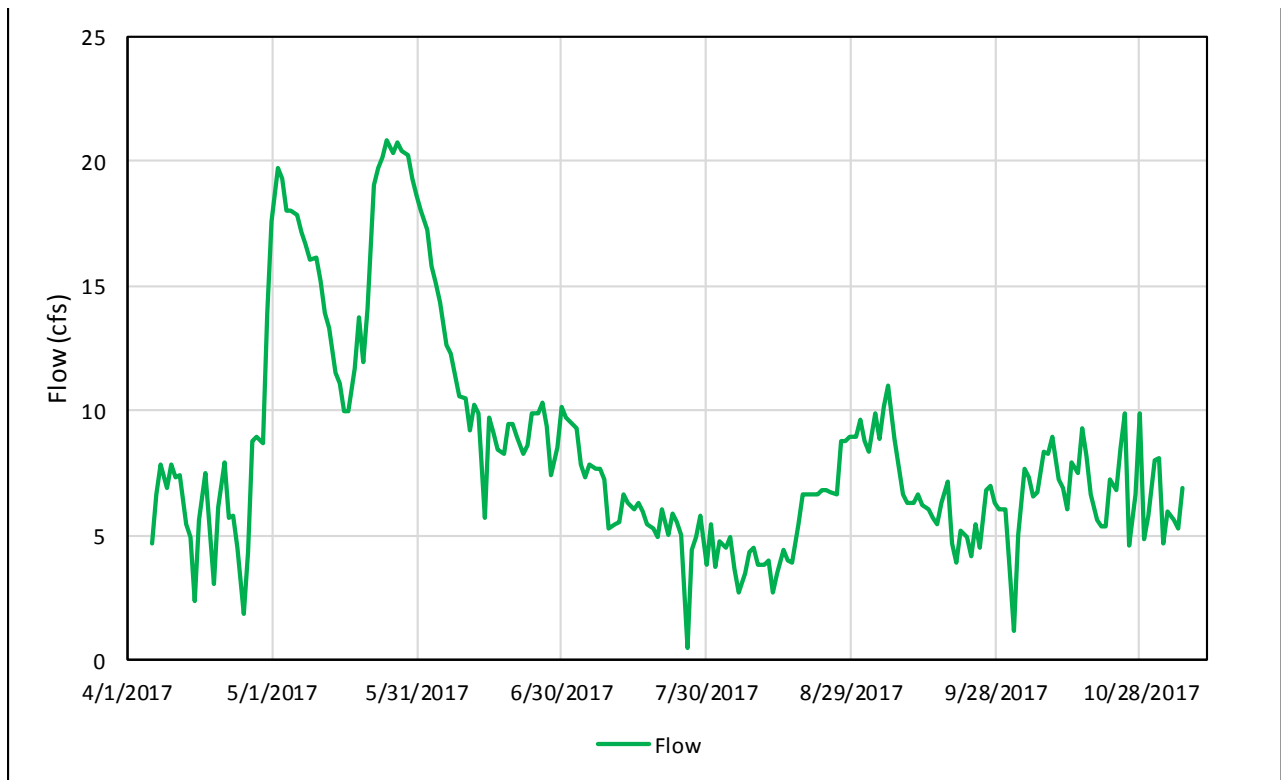

Stream Monitoring

SCO – Sarah Creek Outlet

PSP – Pioneer Creek at Pagenkopf

PSC - Pioneer Creek at Copeland