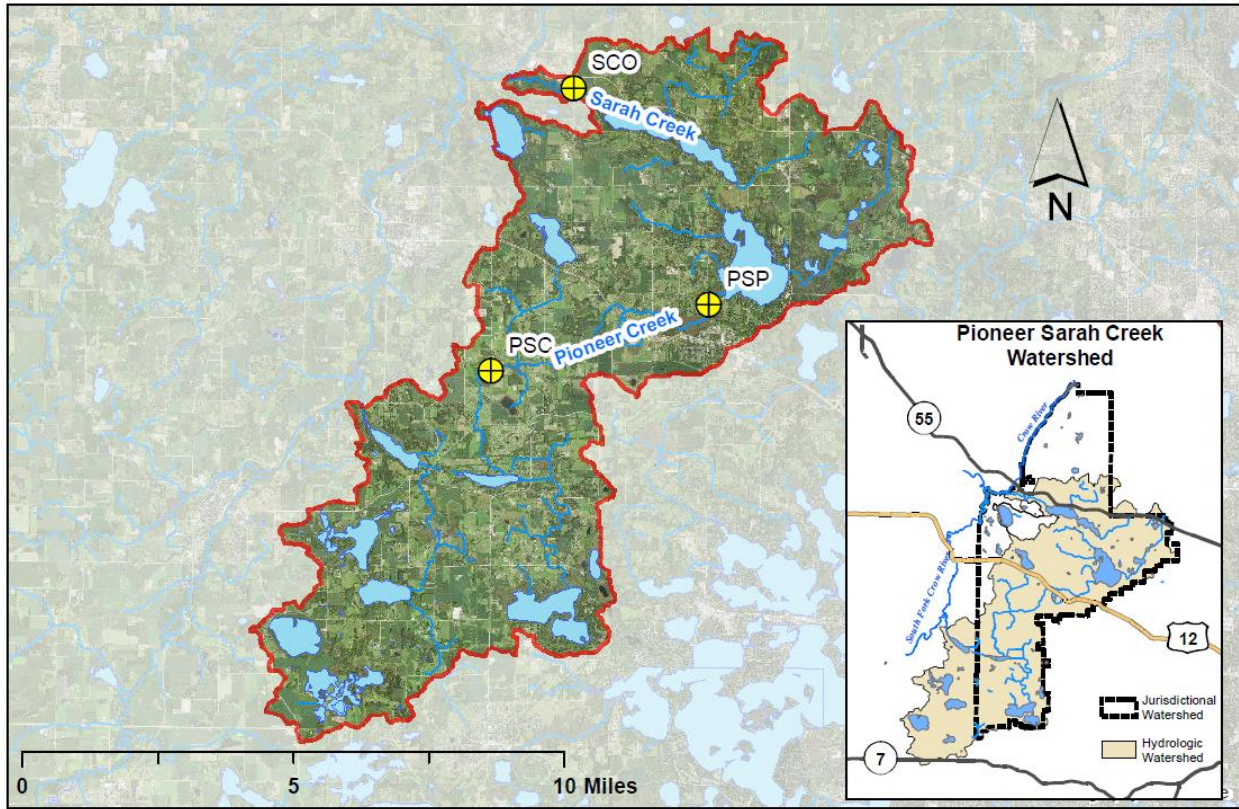

Stream Monitoring

SCO – Sarah Creek Outlet

PSP – Pioneer Creek at Pagenkopf

PSC - Pioneer Creek at Copeland