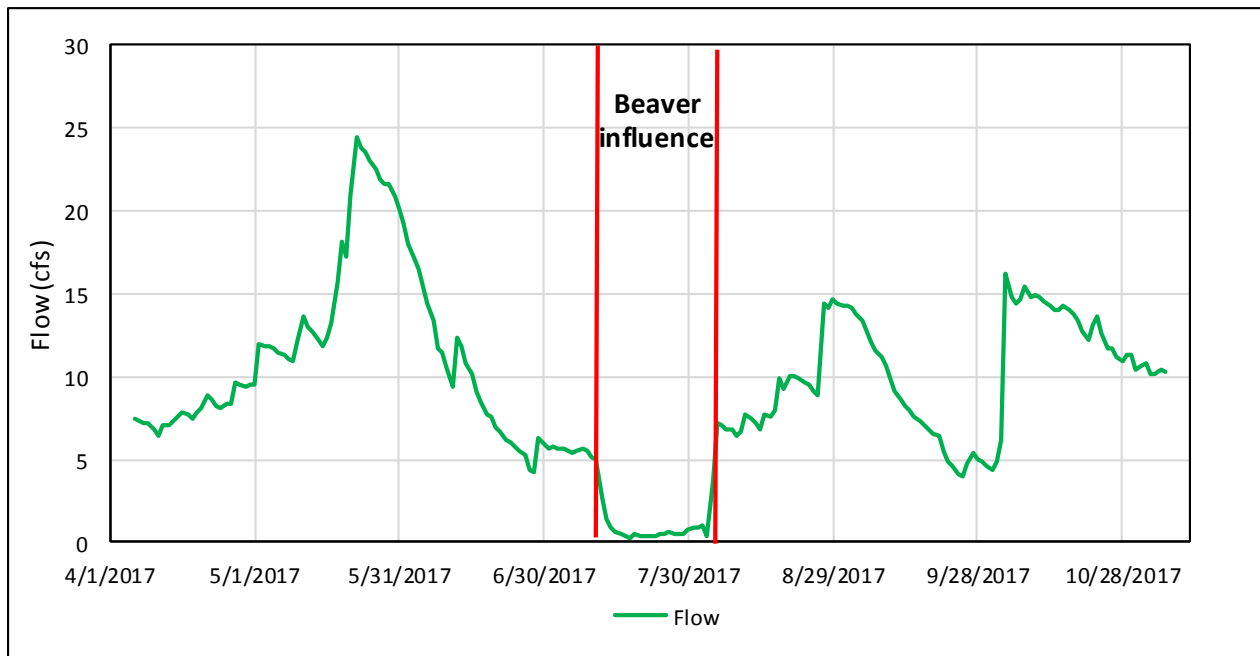

Stream Monitoring

SCO – Sarah Creek Outlet

PSP – Pioneer Creek at Pagenkopf

PSC - Pioneer Creek at Copeland