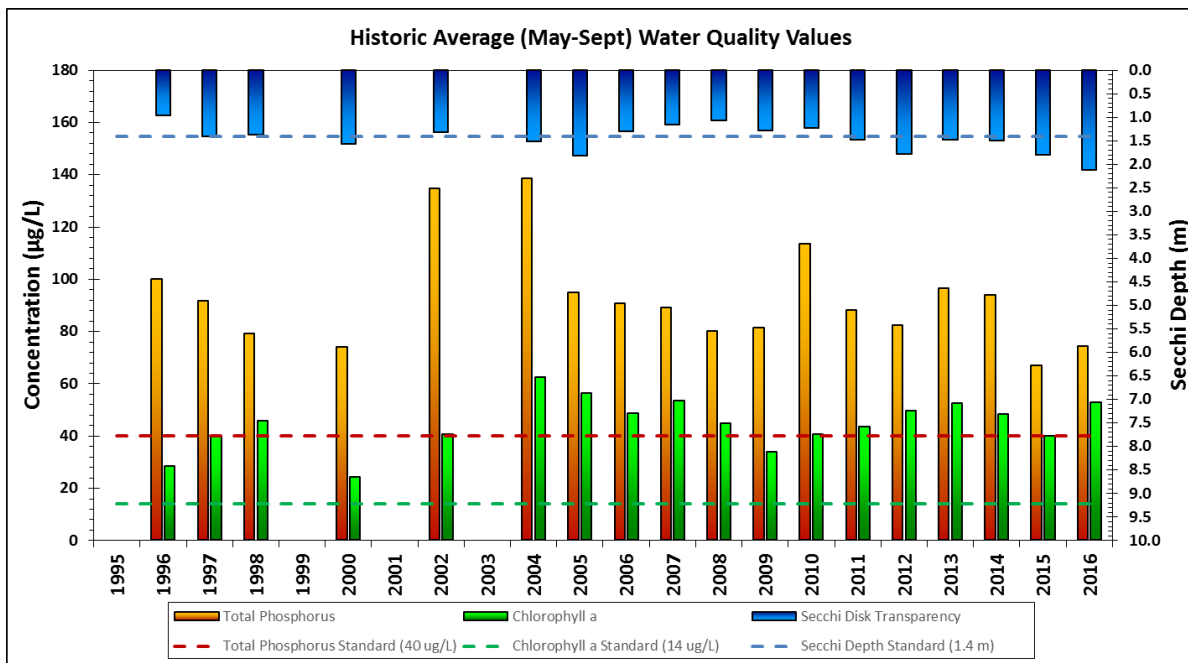

Lake Sarah

Lake and Watershed Characteristics	
DNR #	27019100
Watershed Area	4518.6 Acres
Lake Area	536.1 Acres
% Littoral Area	61%
Average Depth	13.7 ft
Maximum Depth	49.9 ft
Watershed/Lake Area Ratio	8.4 : 1
Impairment	Excessive Nutrients 2006
Classification	Deep Lake

Lake Sarah Water Quality Report Card				
Year	TP	Chl-a	Secchi	Avg Grade
1995				
1996	D	C	D	D+
1997	D	C	C	C-
1998	D	C	C	C-
1999				
2000	D	C	C	C-
2001				
2002	D	C	C	C-
2003				
2004	D	D	C	D+
2005	D	D	C	D+
2006	D	D	C	D+
2007	D	D	D	D
2008	D	C	D	D+
2009	D	C	C	C-
2010	D	C	C	C-
2011	D	C	C	C-
2012	D	D	C	D+
2013	D	D	C	D+
2014	D	D	C	D+
2015	C	C	C	C
2016	D	D	C	D+
MPCA Standard	C	B	C	C+