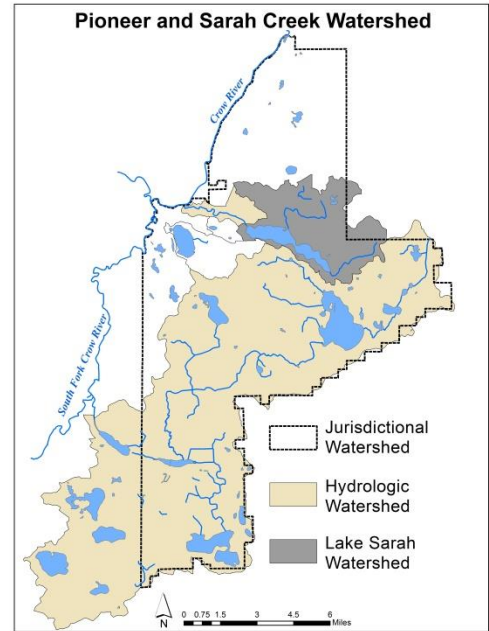

Lake Sarah

Lake and Watershed Characteristics	
DNR #	27019100
Watershed Area	4518.6 Acres
Lake Area	536.1 Acres
% Littoral Area	61%
Average Depth	13.7 ft
Maximum Depth	49.9 ft
Watershed/Lake Area Ratio	8.4 : 1
Impairment	Excessive Nutrients 2006
Classification	Deep Lake

Lake Sarah Water Quality Report Card				
Year	TP	Chl-a	Secchi	Avg Grade
1995				
1996	D	C	D	D+
1997	D	C	C	C-
1998	D	C	C	C-
1999				
2000	D	C	C	C-
2001				
2002	D	C	C	C-
2003				
2004	D	D	C	D+
2005	D	D	C	D+
2006	D	D	C	D+
2007	D	D	D	D
2008	D	C	D	D+
2009	D	C	C	C-
2010	D	C	C	C-
2011	D	C	C	C-
2012	D	D	C	D+
2013	D	D	C	D+
2014	D	D	C	D+
2015	C	C	C	C
2016	D	D	C	D+
MPCA Standard	C	B	C	C+