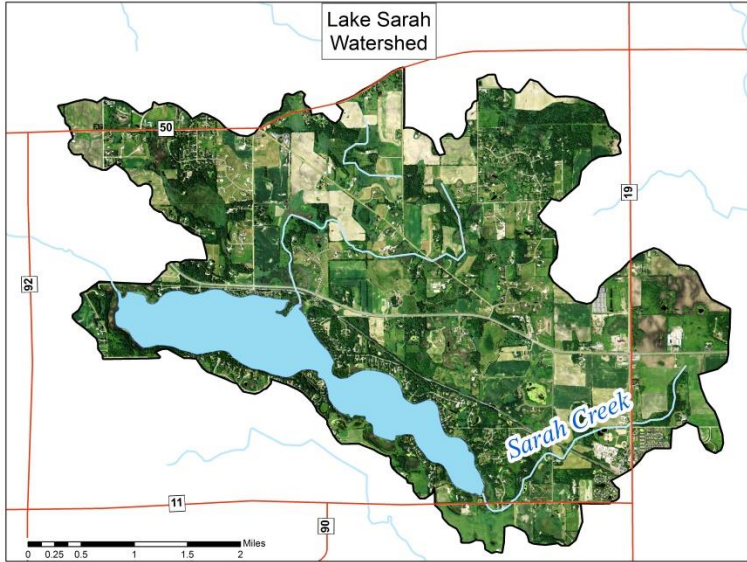

Lake Sarah

Lake and Watershed Characteristics	
DNR #	27019100
Watershed Area	4518.6 Acres
Lake Area	536.1 Acres
% Littoral Area	61%
Average Depth	13.7 ft
Maximum Depth	49.9 ft
Watershed/Lake Area Ratio	8.4 : 1
Impairment	Excessive Nutrients 2006
Classification	Deep Lake