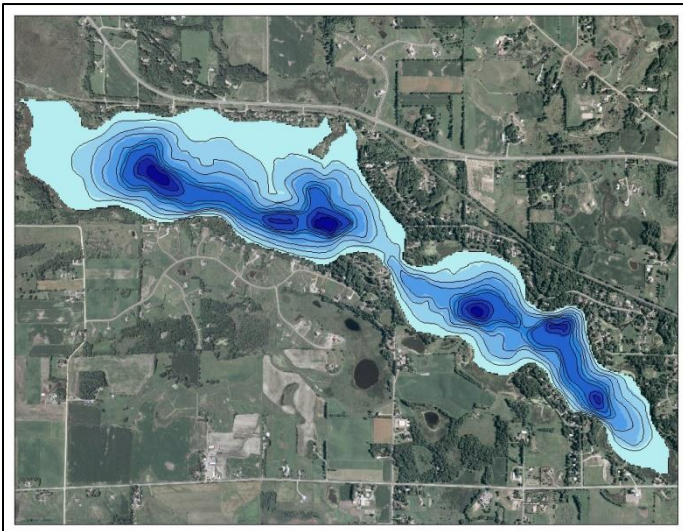

Lake Sarah

Lake and Watershed Characteristics	
DNR #	27019100
Watershed Area	4518.6 Acres
Lake Area	536.1 Acres
% Littoral Area	61%
Average Depth	13.7 ft
Maximum Depth	49.9 ft
Watershed/Lake Area Ratio	8.4 : 1
Impairment	Excessive Nutrients 2006
Classification	Deep Lake