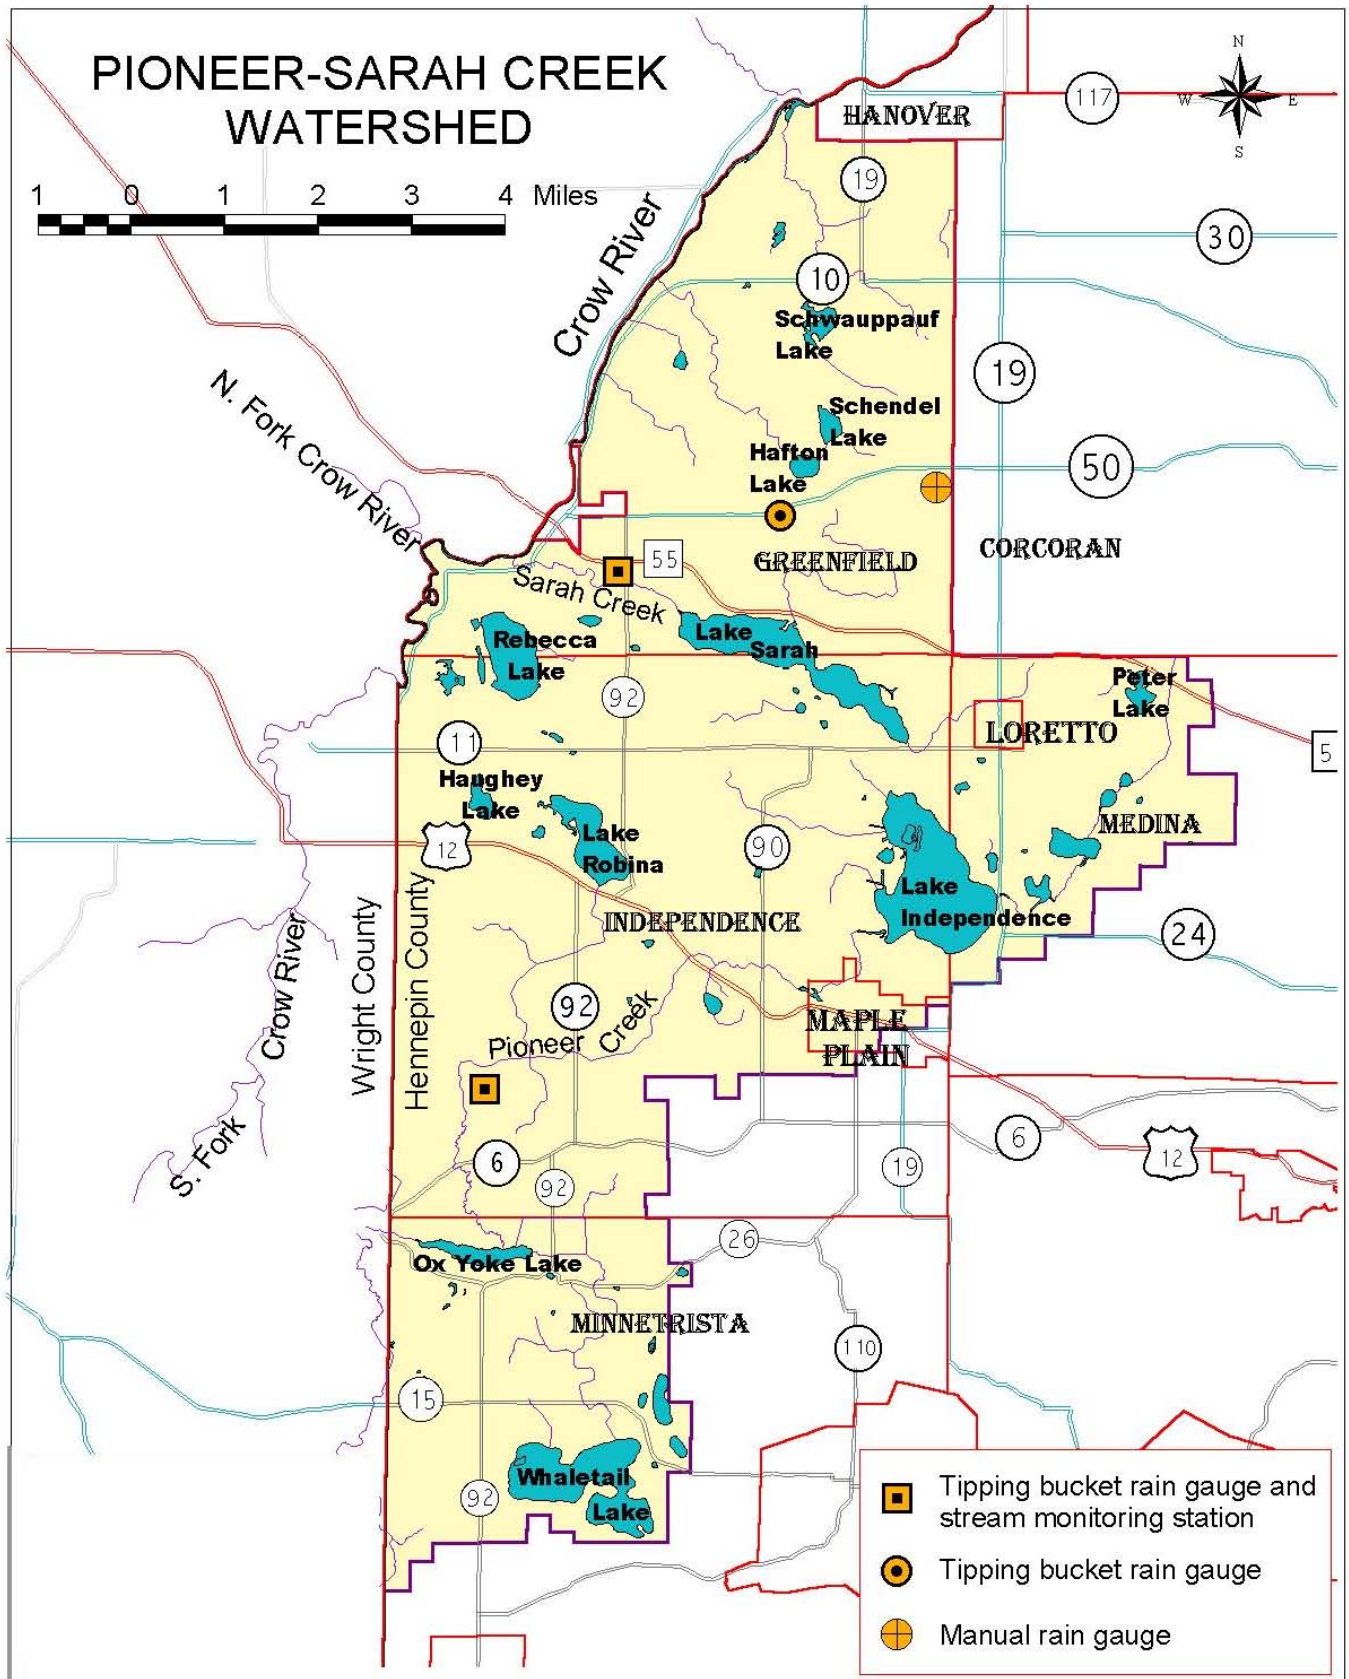

PIONEER-SARAH CREEK WATERSHED

- Tipping bucket rain gauge and stream monitoring station
- Tipping bucket rain gauge
- Manual rain gauge